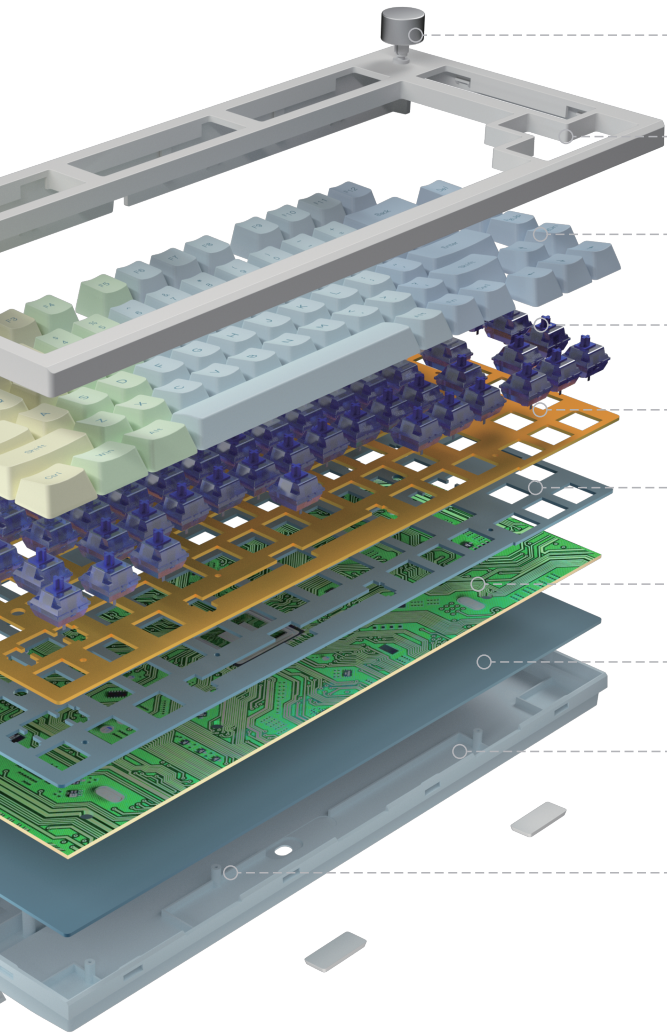

WITH KNOB + BALL

WIRED CONNECTION
BT + 2.4GHz

CUSTOM PA
SATELLITE SWITCH

STANDARD 75% LAYOUT 81 KEYS

MDA THERMAL SUBLIMATION KEYCAPS

GAMER'S LOVE

● **STANDARD 75% LAYOUT**
81 keys + knobs

● **DUAL SYSTEM SUPPORT**
Automatic recognition

● **MDA KEYCAPS**
Heat sublimation + high content PBT

● **GATERON POM SWITCH**
CJ+INK

● **BRASS PLATE**
Pleasant sound

● **BOLON DUAL COTTON**
High quality silicone pads

● **ALL KEYS HOT-SWAPPABLE**
Compatible with 98% mechanical switch