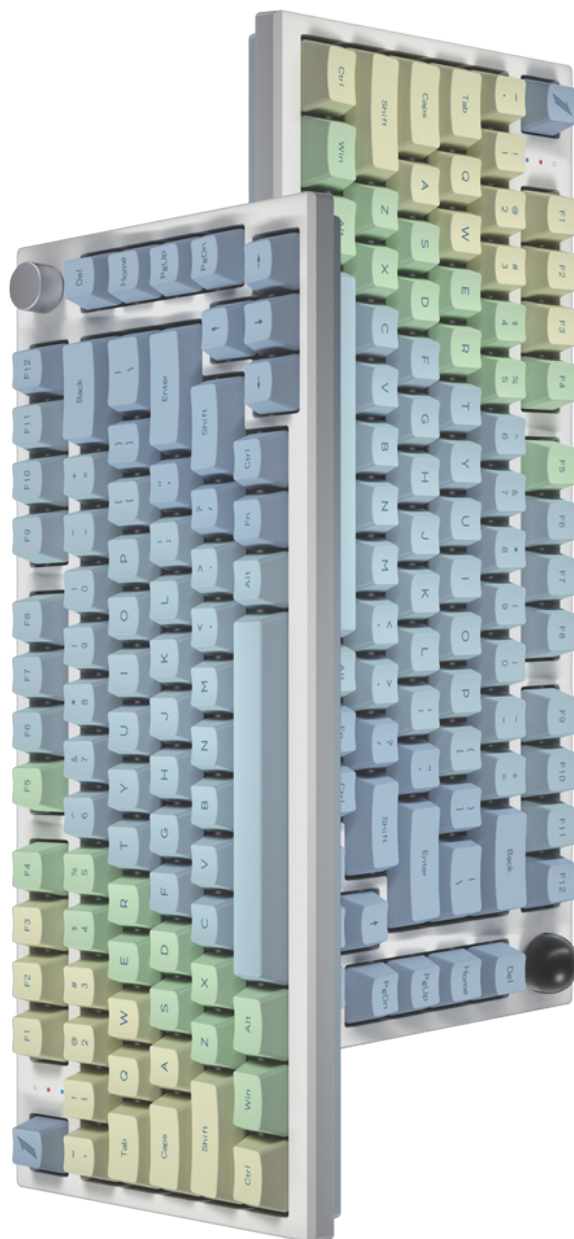

CLEAR

Gi80

1STPLAYER
MECHANICAL KEYBOARD

edited by Miku
Version 1.0
2022.04

SPECIFICATIONS

MODEL	Gi80 (KEYBOARD)
WORKING MODE	WIRED CONNECTION+ BT+ 2.4GHz
DIMENSIONS(L*W*H)	PRODUCT : 327 * 143 * 33 mm
KEYS	81KEYS
USB CABLE	150CM
VOLTAGE	5V
CURRENT	2600mA
LIFESPAN	50 MILLION
WEIGHT	0.95kg
OPERATING SYSTEM	Win/ iOS/Mac/Android

81 KEYS

GATERON SWITCHES

RGB BACKLIGHT
AUDIO VISUALIZER

PORON DUAL FOAM

BRASS PLATE

"THE ONE"
THEME DESIGN

MDA PROFILE KEYCAPS
GYE-SUBLIMATION PRINTING

ALL SWITCHES
HOT-SWAPPABLE

WITH KNOB + BALL

WIRED CONNECTION
BT + 2.4GHz

CUSTOM PA
SATELLITE SWITCH

STANDARD 75% LAYOUT 81 KEYS

MDA THERMAL SUBLIMATION KEYCAPS

GAMER'S LOVE

● **STANDARD 75% LAYOUT**
81 keys + knobs

● **DUAL SYSTEM SUPPORT**
Automatic recognition

● **MDA KEYCAPS**
Heat sublimation + high content PBT

● **GATERON POM SWITCH**
CJ+INK

● **BRASS PLATE**
Pleasant sound

● **BOLON DUAL COTTON**
High quality silicone pads

● **ALL KEYS HOT-SWAPPABLE**
Compatible with 98% mechanical switch