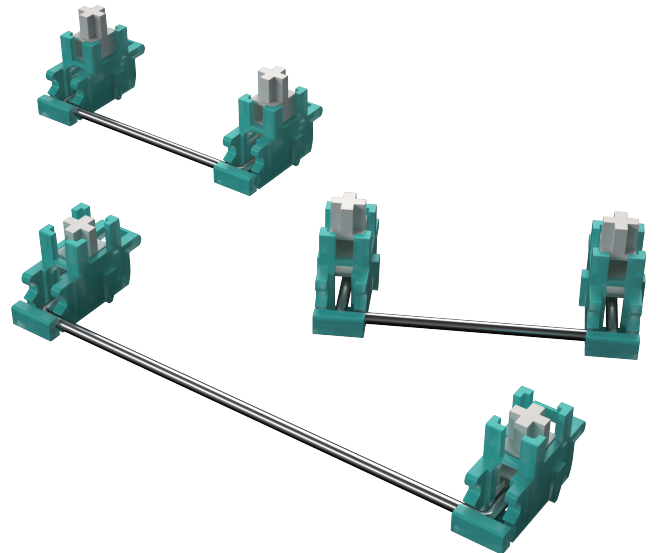

● **STANDARD 75% LAYOUT**
81 keys + knobs

● **DUAL SYSTEM SUPPORT**
Automatic recognition

● **MDA KEYCAPS**
Heat sublimation + high content PBT

● **GATERON POM SWITCH**
CJ+INK

● **BRASS PLATE**
Pleasant sound

● **BOLON DUAL COTTON**
High quality silicone pads

● **ALL KEYS HOT-SWAPPABLE**
Compatible with 98% mechanical switch

● **THREE MODE CONNECTIVITY**
Wired + 2.4G + Bluetooth

● **ENCHANTED SATELLITE SWITCH**
Custom PA material + fine tuning